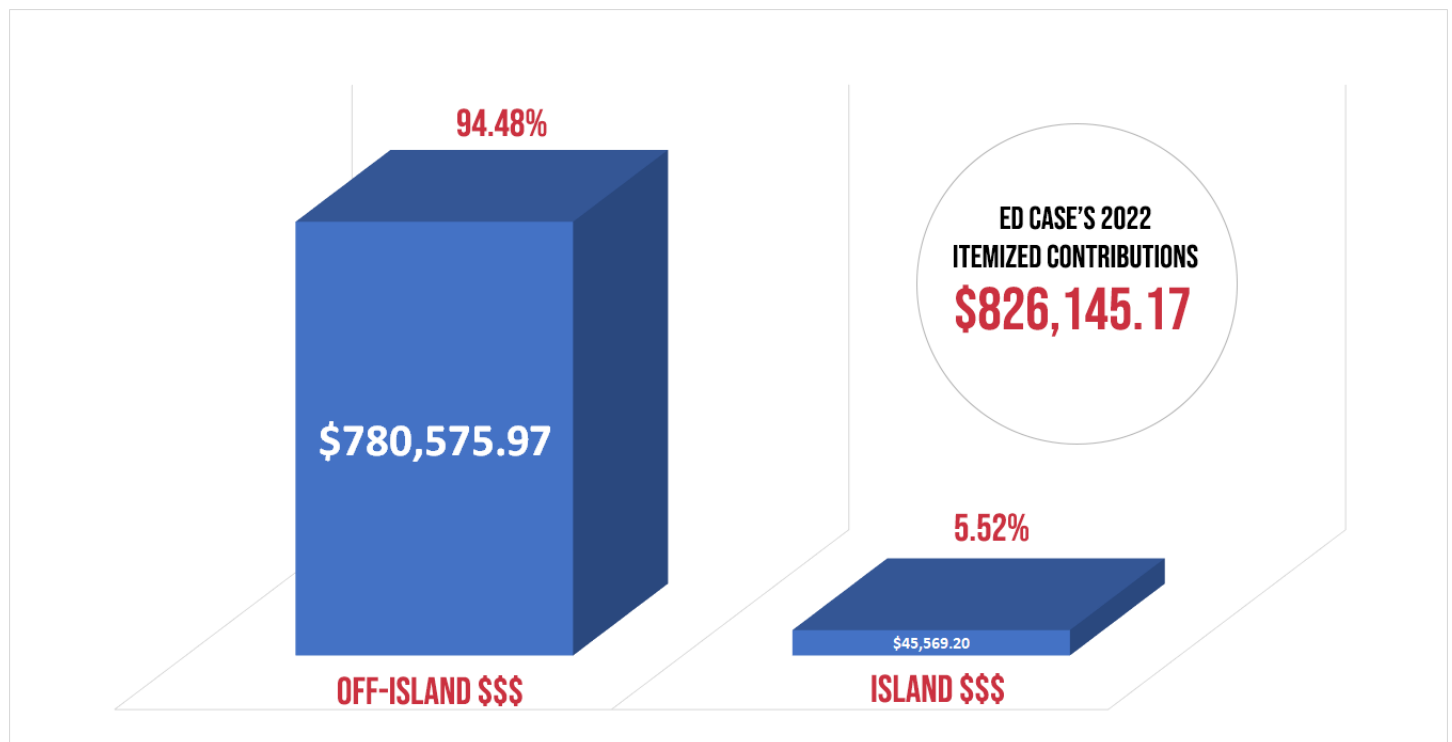

The Case Against Case
www.thecaseagainstcase.com

KRESS
FOR
HAWAII
U.S. CONGRESS
DISTRICT 1

DONATE

FOLLOW THE MONEY

Ed Case has raised over \$800,000 to support his 2022 campaign to secure his US Congressional seat in Hawai'i, District 1. Based on the contribution distribution below, whose interests does Ed Case serve?